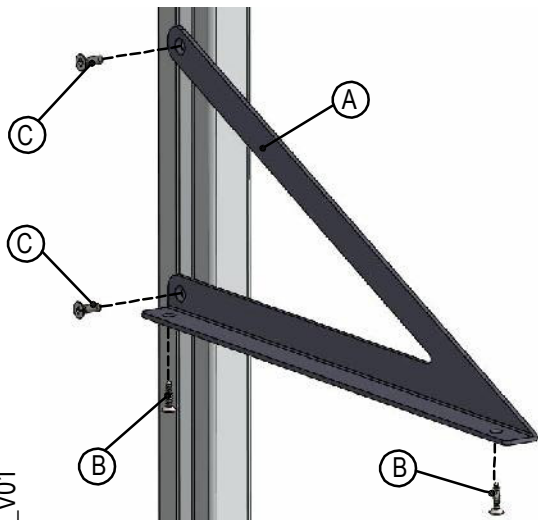

787A21_20190326_V01

2 x (A) shelfholders (1 Right + 1 Left)

4 x (B) screws $\text{Ø}3.5 \times 16$  PZ 2

4 x (C) screws M4x14  PH 2

HÄFELE

806.52.720

806.52.520

806.52.320